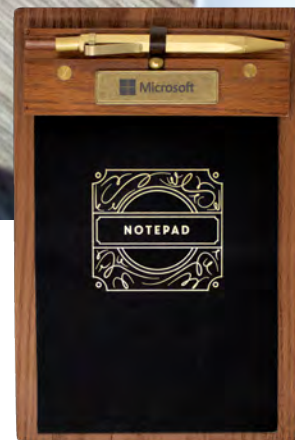

BROCKMAN SET™

BOARD
& NOTEPAD

Personal and stylish, the Brockman Set comes with a 96-page notebook and brass hexagon pen. This handy clipboard set makes for a unique and functional gift anyone would be lucky to receive. With a large laser etch imprint on a beautiful brass plate, this customized gift is perfect as a thank-you present or welcome surprise for your employees.

DETAILS

- Includes clipboard, brass pen, and 96-page notebook
- Clipboard made from Red Oakwood
- Set comes clipped together
- Large laser etch imprint area

SPECS

Impring Method: Laser etch on brass plate
 Imprint Area: 2 13/16 x 5/8
 Product Size: 11" x 7" x 1"