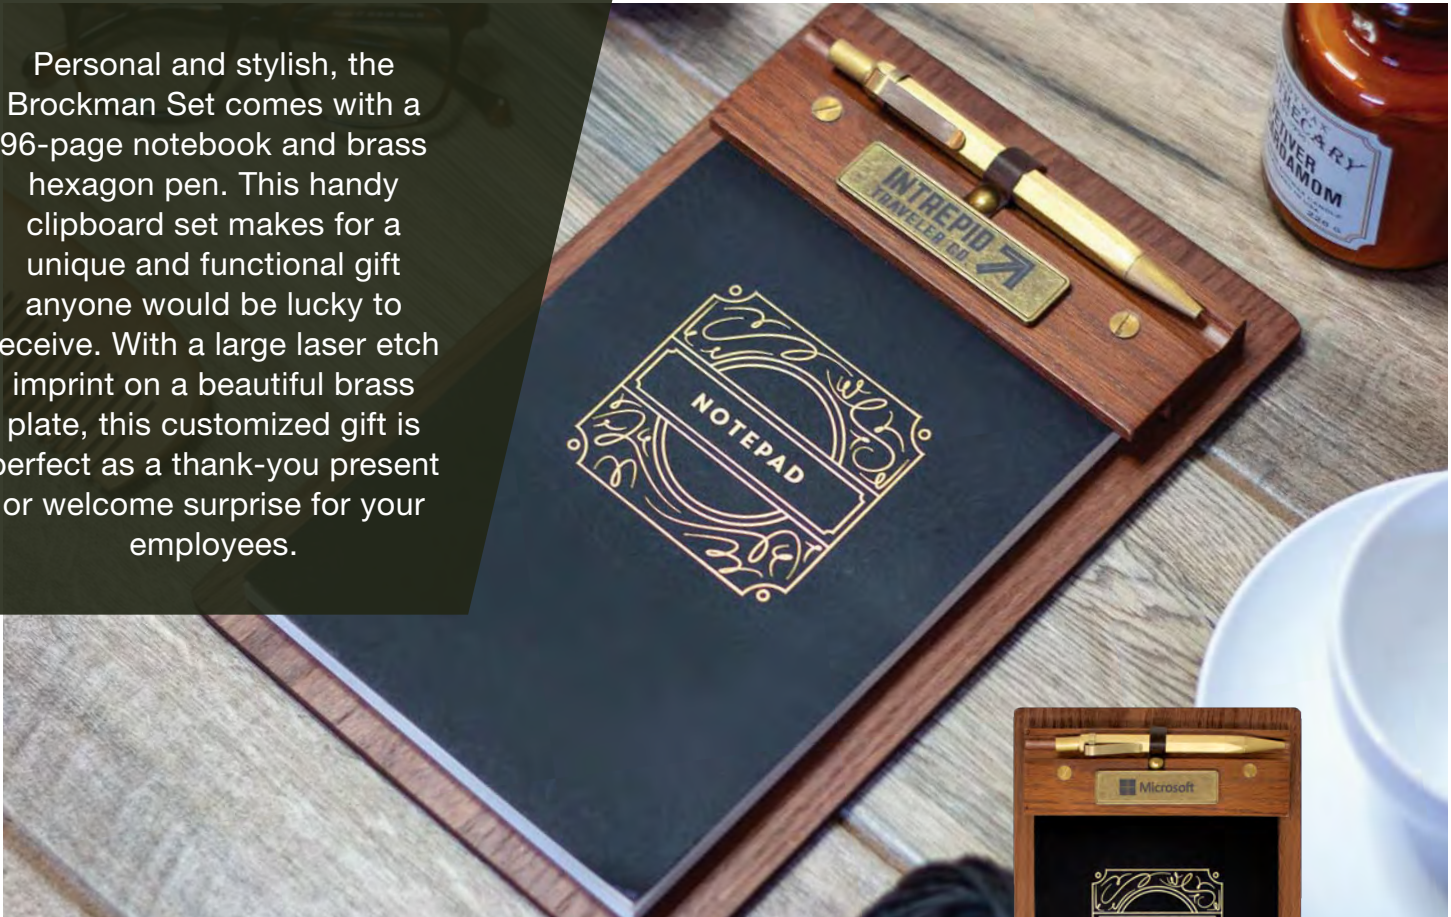

BROCKMAN SET™

BOARD
& NOTEPAD

Personal and stylish, the Brockman Set comes with a 96-page notebook and brass hexagon pen. This handy clipboard set makes for a unique and functional gift anyone would be lucky to receive. With a large laser etch imprint on a beautiful brass plate, this customized gift is perfect as a thank-you present or welcome surprise for your employees.

DETAILS

- Includes clipboard, brass pen, and 96-page notebook
- Clipboard made from Red Oakwood
- Set comes clipped together
- Large laser etch imprint area

SPECS

Impring Method: Laser etch on brass plate
 Imprint Area: 2 13/16 x 5/8
 Product Size: 11" x 7" x 1"